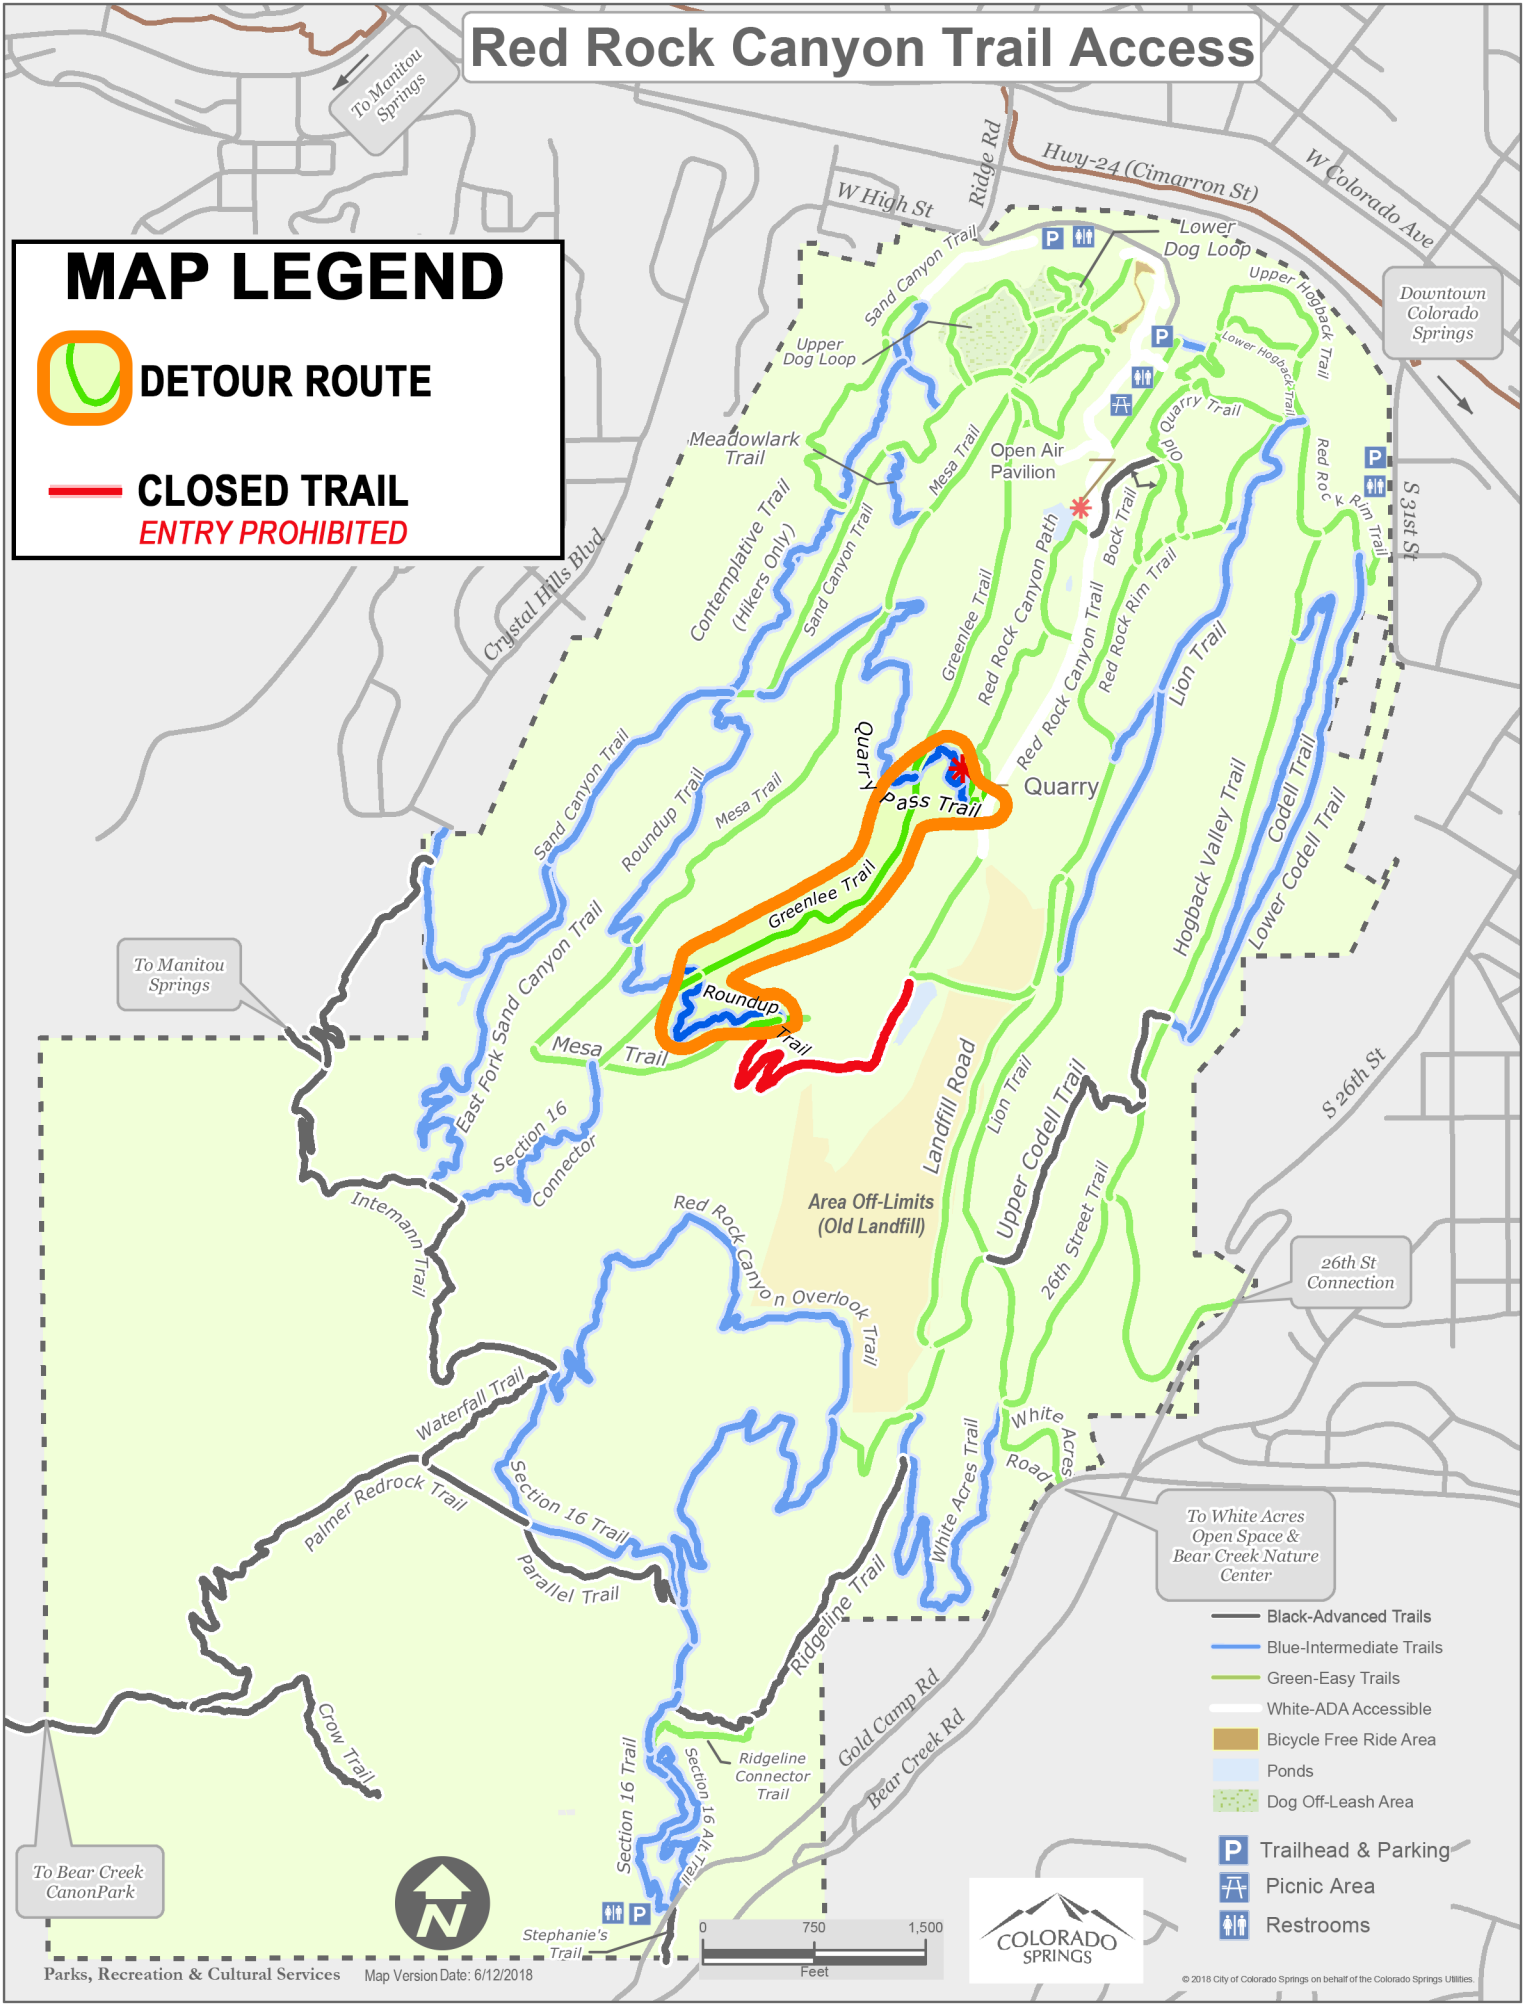

# Red Rock Canyon Trail Access

## MAP LEGEND

-  DETOUR ROUTE
-  CLOSED TRAIL  
ENTRY PROHIBITED

To Manitou Springs

Downtown Colorado Springs

26th St Connection

To White Acres Open Space & Bear Creek Nature Center

To Bear Creek CanonPark

-  Black-Advanced Trails
-  Blue-Intermediate Trails
-  Green-Easy Trails
-  White-ADA Accessible
-  Bicycle Free Ride Area
-  Ponds
-  Dog Off-Leash Area
-  Trailhead & Parking
-  Picnic Area
-  Restrooms