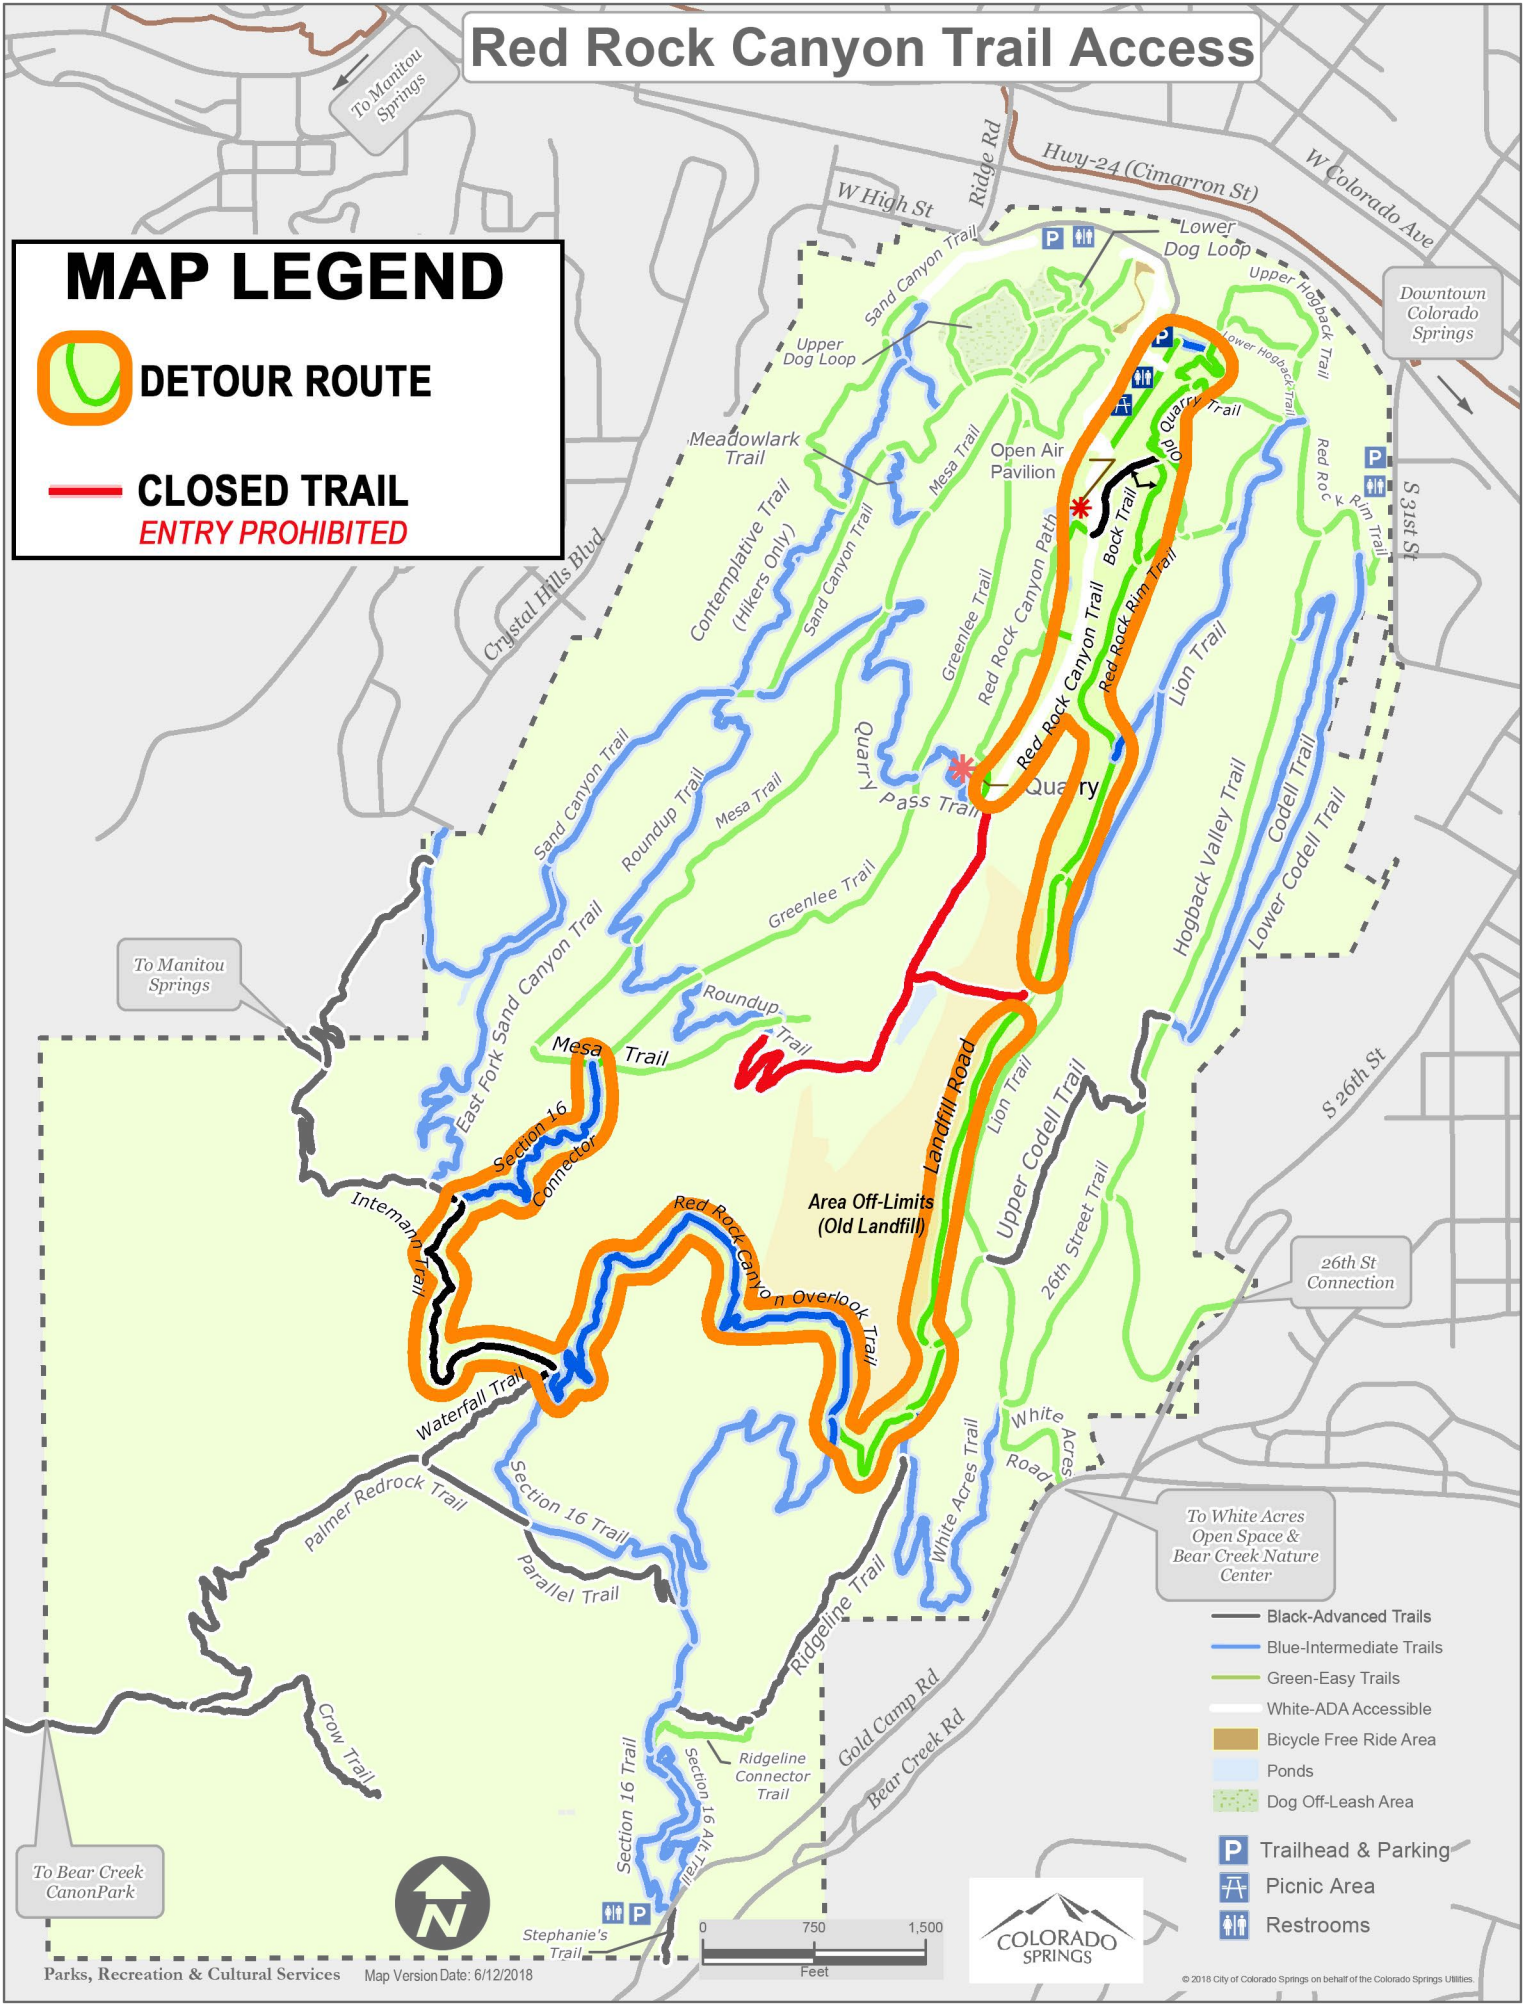

Red Rock Canyon Trail Access

MAP LEGEND

-  DETOUR ROUTE
-  CLOSED TRAIL
ENTRY PROHIBITED

To White Acres
Open Space &
Bear Creek Nature
Center

-  Black-Advanced Trails
-  Blue-Intermediate Trails
-  Green-Easy Trails
-  White-ADA Accessible
-  Bicycle Free Ride Area
-  Ponds
-  Dog Off-Leash Area
-  Trailhead & Parking
-  Picnic Area
-  Restrooms

To Bear Creek
CanonPark